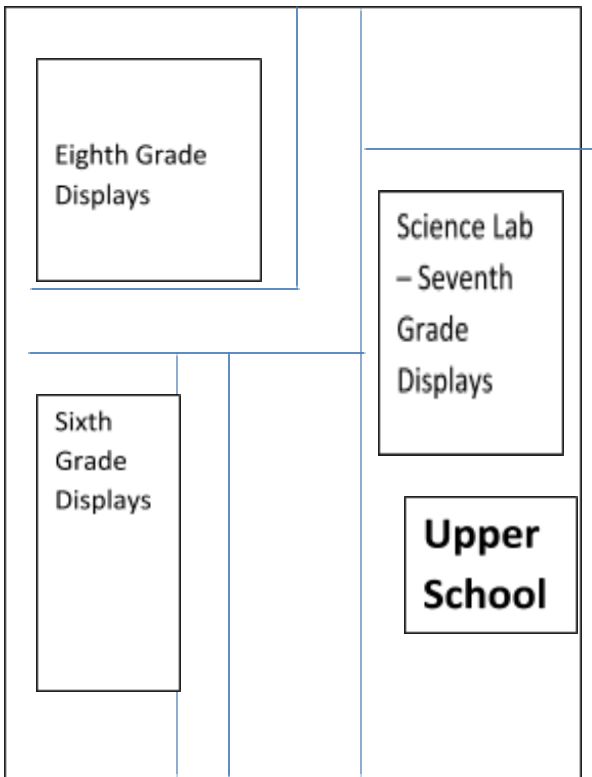

**Lower
Playground**

Science Fair Rainy Day Map